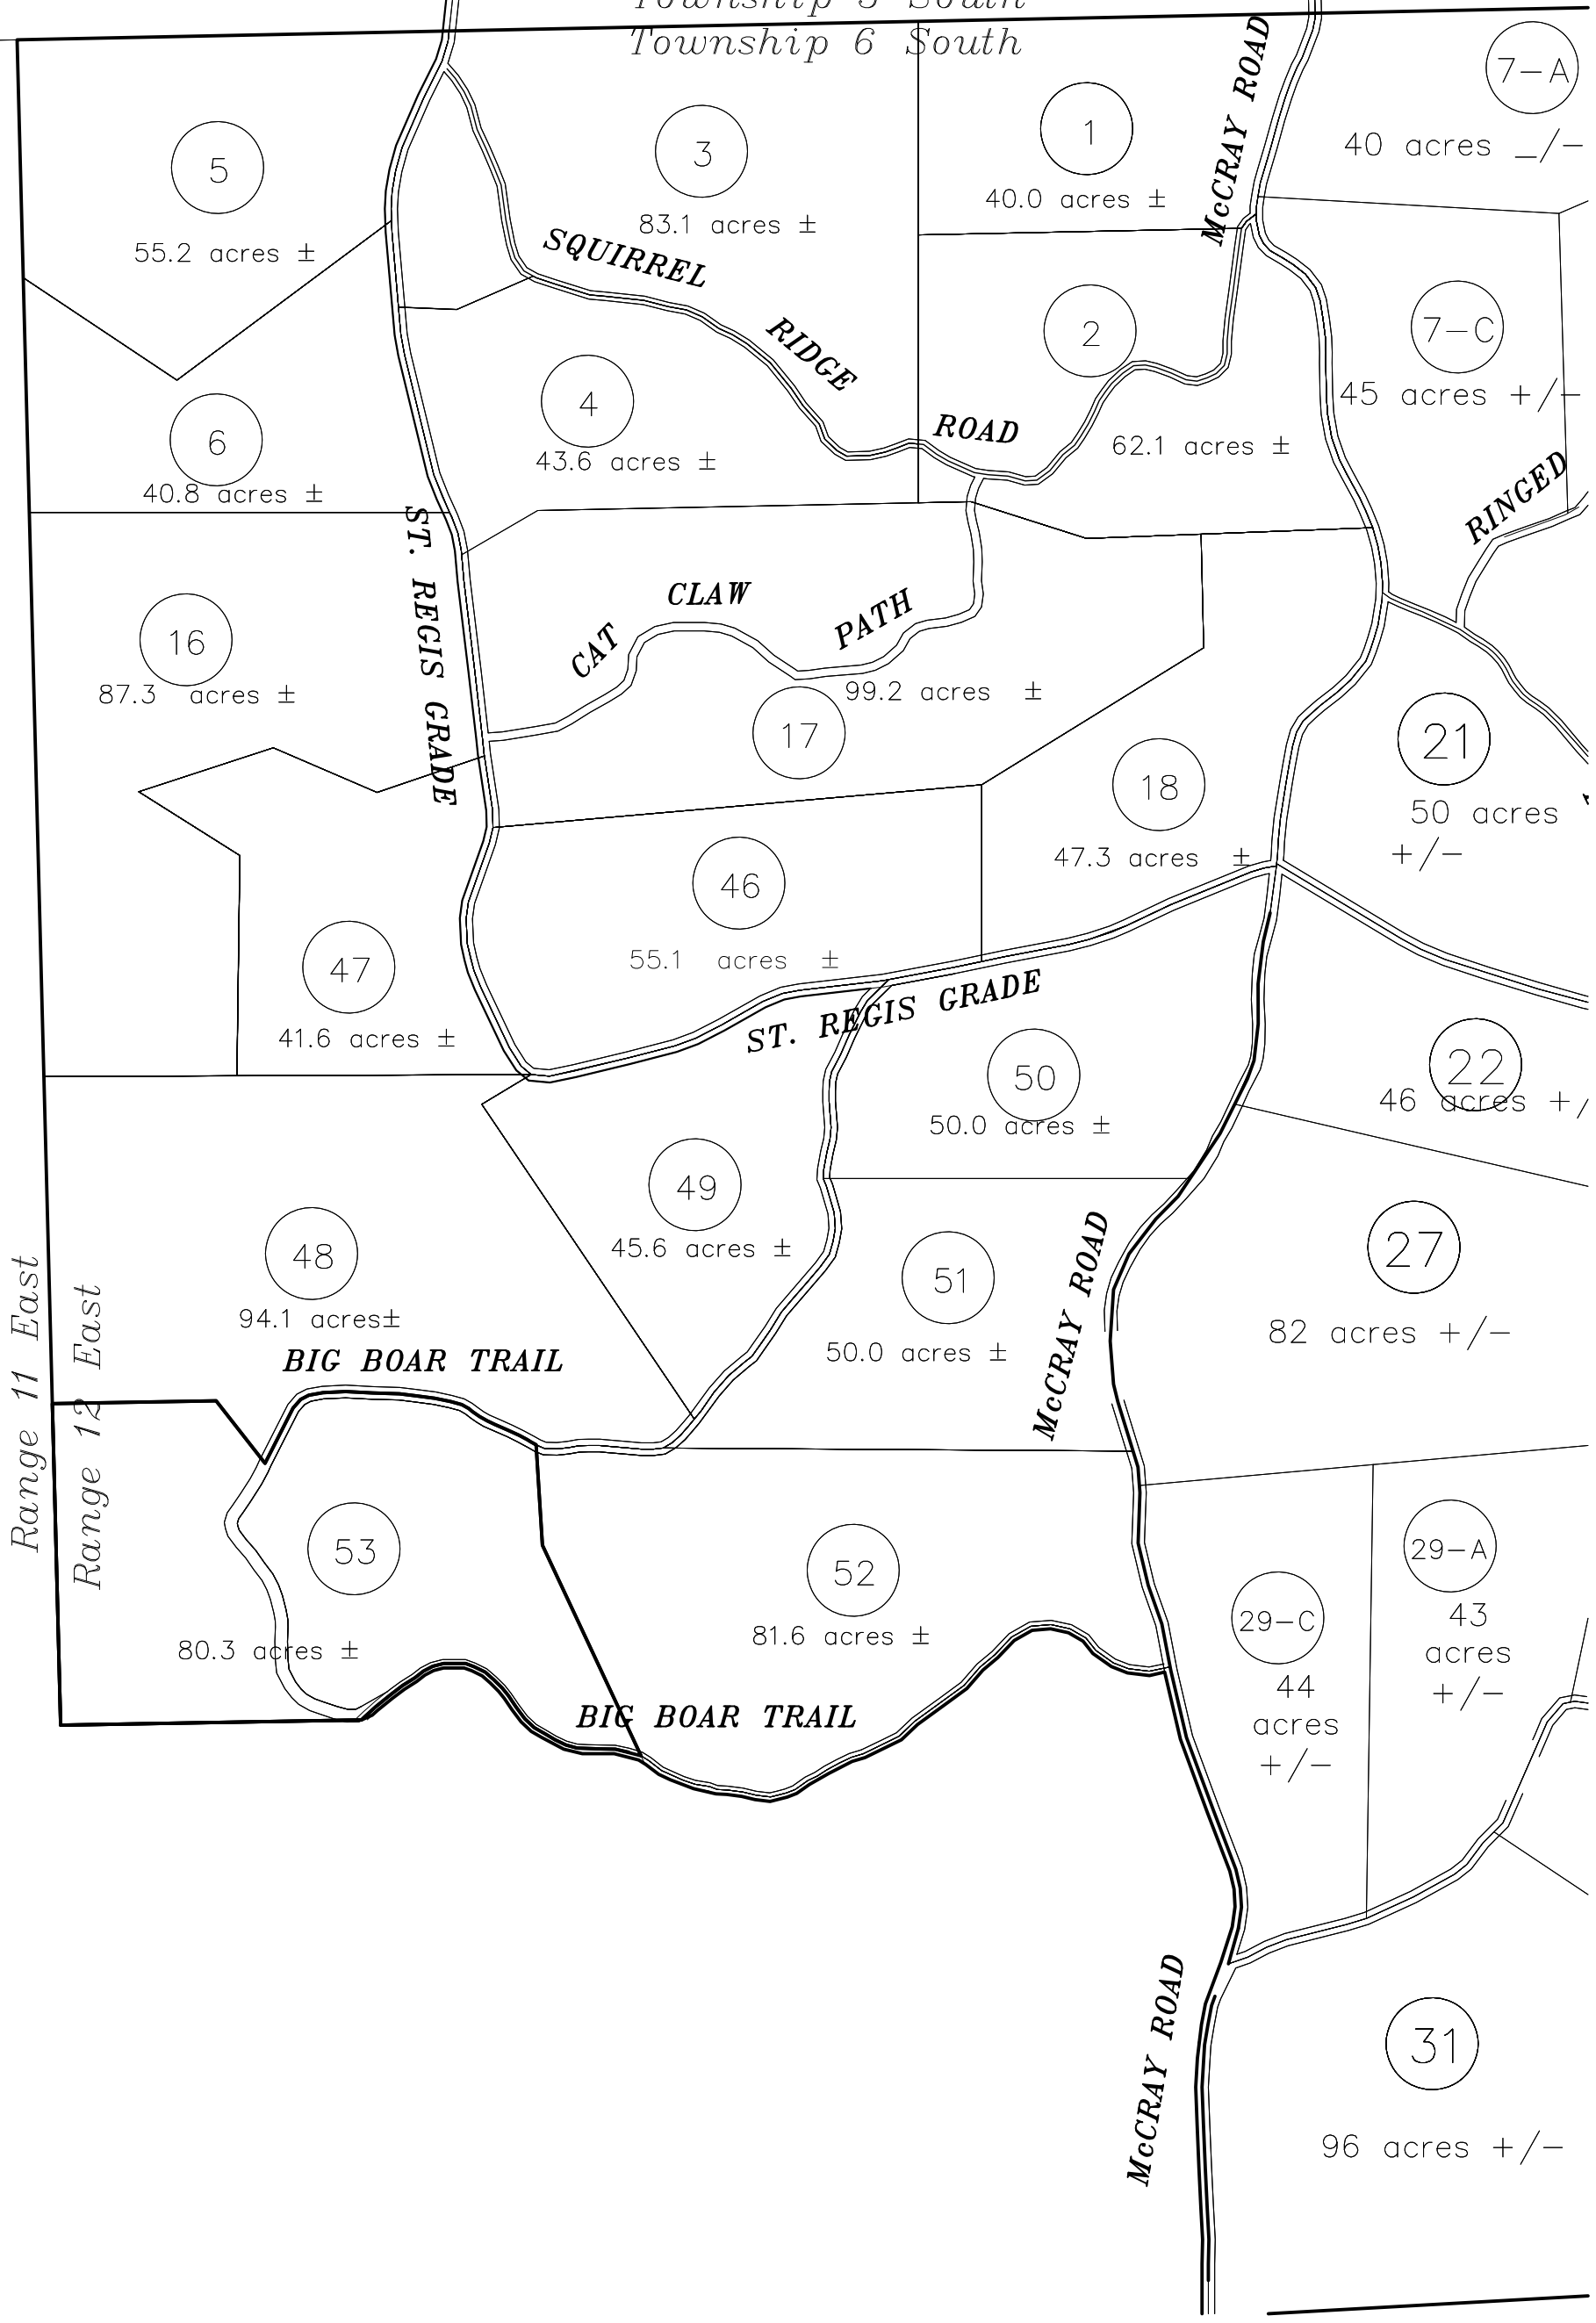

COUNTY RD. 360  
(S.R. 355-A 100' R/W)

Township 5 South  
Township 6 South

TO SR. 51

TO

5  
55.2 acres ±

3  
83.1 acres ±

1  
40.0 acres ±

7-A  
40 acres +/-

6  
40.8 acres ±

4  
43.6 acres ±

2  
62.1 acres ±

7-C  
45 acres +/-

16  
87.3 acres ±

CAT CLAW PATH  
99.2 acres ±

17

18  
47.3 acres ±

27  
82 acres +/-

53  
80.3 acres ±

52  
81.6 acres ±

29-C  
44 acres +/-

29-A  
43 acres +/-

31  
96 acres +/-

Range 11 East

Range 12 East

BIG BOAR TRAIL

BIG BOAR TRAIL

ST. REGIS GRADE

ST. REGIS GRADE

SQUIRREL RIDGE ROAD

MCCRAY ROAD

MCCRAY ROAD

MCCRAY ROAD